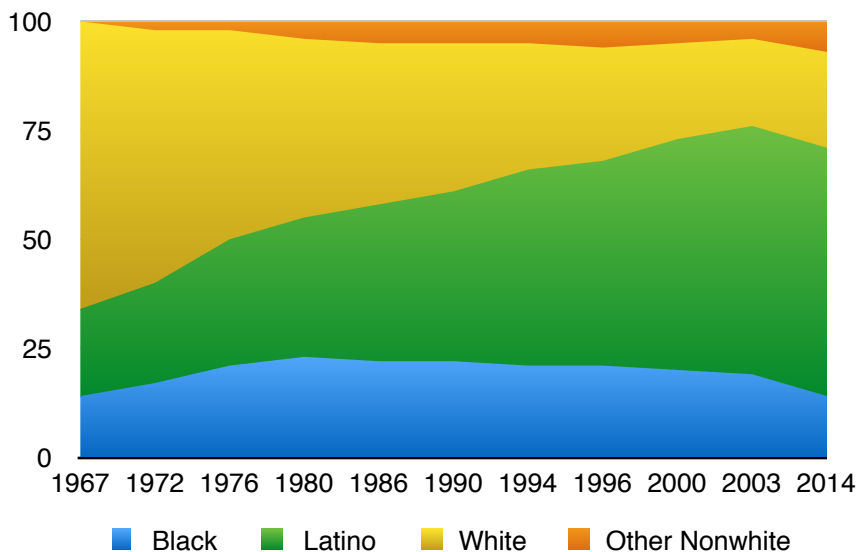

AN OVERVIEW OF RACIAL SEGREGATION IN DENVER PUBLIC SCHOOLS

HOW HAS RACIAL SEGREGATION IN DENVER PUBLIC SCHOOLS CHANGED OVER TIME?

WHAT DO DENVER SCHOOLS LOOK LIKE TODAY?

	Concentrated Nonwhite Schools (90-100% Nonwhite students)	Majority White Schools (>50% White student population)	Less Segregated Schools (between 50-90% Nonwhite student population)
Number of schools	104 schools (55% of all DPS schools)	31 schools (16% of all DPS schools)	53 schools (28% of all DPS schools)
Location	SE: 1 school SW: 31 schools NNE: 2 schools FNE: 38 schools NW: 32 schools	SE: 11 schools SW: 0 schools NNE: 8 schools FNE: 9 schools NW: 3 schools	SE: 13 schools SW: 8 schools NNE: 10 schools FNE: 12 schools NW: 10 schools
Performance	36% of these schools are Green or Blue on the district SPF (compared to 48% of all district schools)	94% of these schools are Green or Blue. The other 6% are new and do not have SPF ratings.	67% of these schools are Green or Blue

Racial Composition in Denver Public Schools

DO DENVER CHILDREN ATTEND DENVER PUBLIC SCHOOLS?

	DPS Student Population	Denver (School Age Children)
Black	14%	12%
Latino	57%	53%
White	22%	27%

WHICH SCHOOLS ARE THE MOST INTEGRATED?