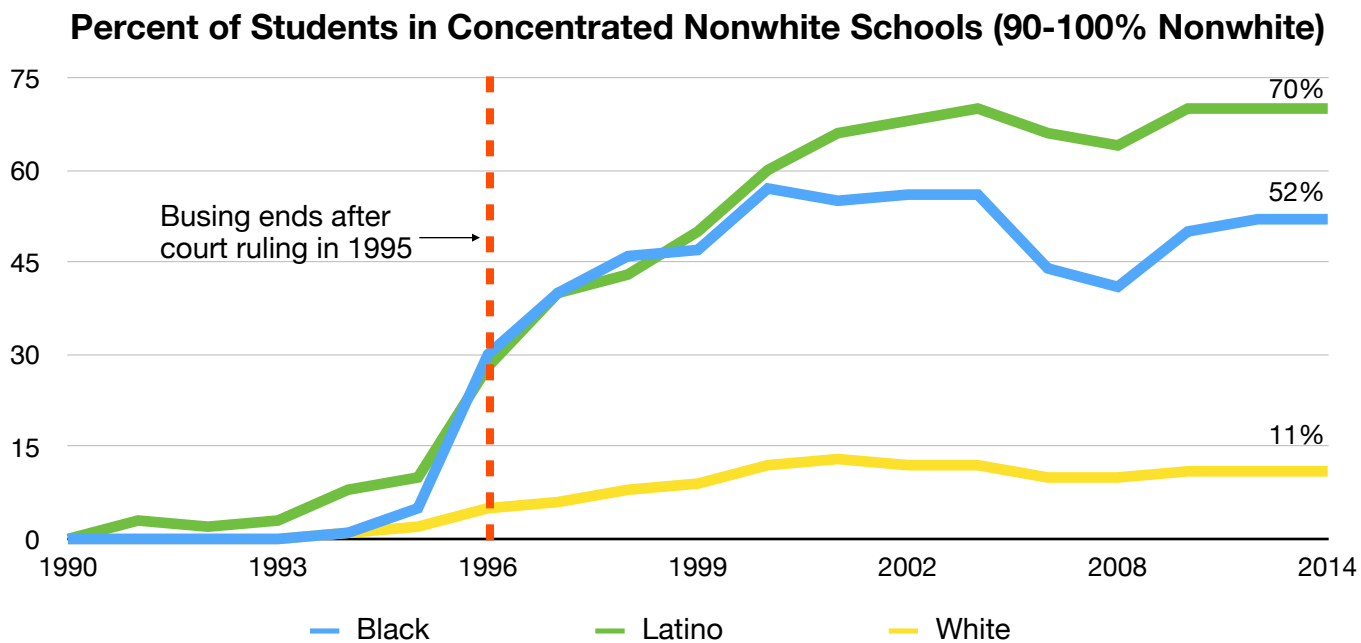

AN OVERVIEW OF RACIAL SEGREGATION IN DENVER PUBLIC SCHOOLS

HOW HAS RACIAL SEGREGATION IN DENVER PUBLIC SCHOOLS CHANGED OVER TIME?

WHAT DO DENVER SCHOOLS LOOK LIKE TODAY?

	Concentrated Nonwhite Schools (90-100% Nonwhite students)	Majority White Schools (>50% White student population)	Less Segregated Schools (between 50-90% Nonwhite student population)
Number of schools	104 schools (55% of all DPS schools)	31 schools (16% of all DPS schools)	53 schools (28% of all DPS schools)
Location	SE: 1 school SW: 31 schools NNE: 2 schools FNE: 38 schools NW: 32 schools	SE: 11 schools SW: 0 schools NNE: 8 schools FNE: 9 schools NW: 3 schools	SE: 13 schools SW: 8 schools NNE: 10 schools FNE: 12 schools NW: 10 schools
Performance	36% of these schools are Green or Blue on the district SPF (compared to 48% of all district schools)	94% of these schools are Green or Blue. The other 6% are new and do not have SPF ratings.	67% of these schools are Green or Blue

Racial Composition in Denver Public Schools

DO DENVER CHILDREN ATTEND DENVER PUBLIC SCHOOLS?

	DPS Student Population	Denver (School Age Children)
Black	14%	12%
Latino	57%	53%
White	22%	27%

WHICH SCHOOLS ARE THE MOST INTEGRATED?