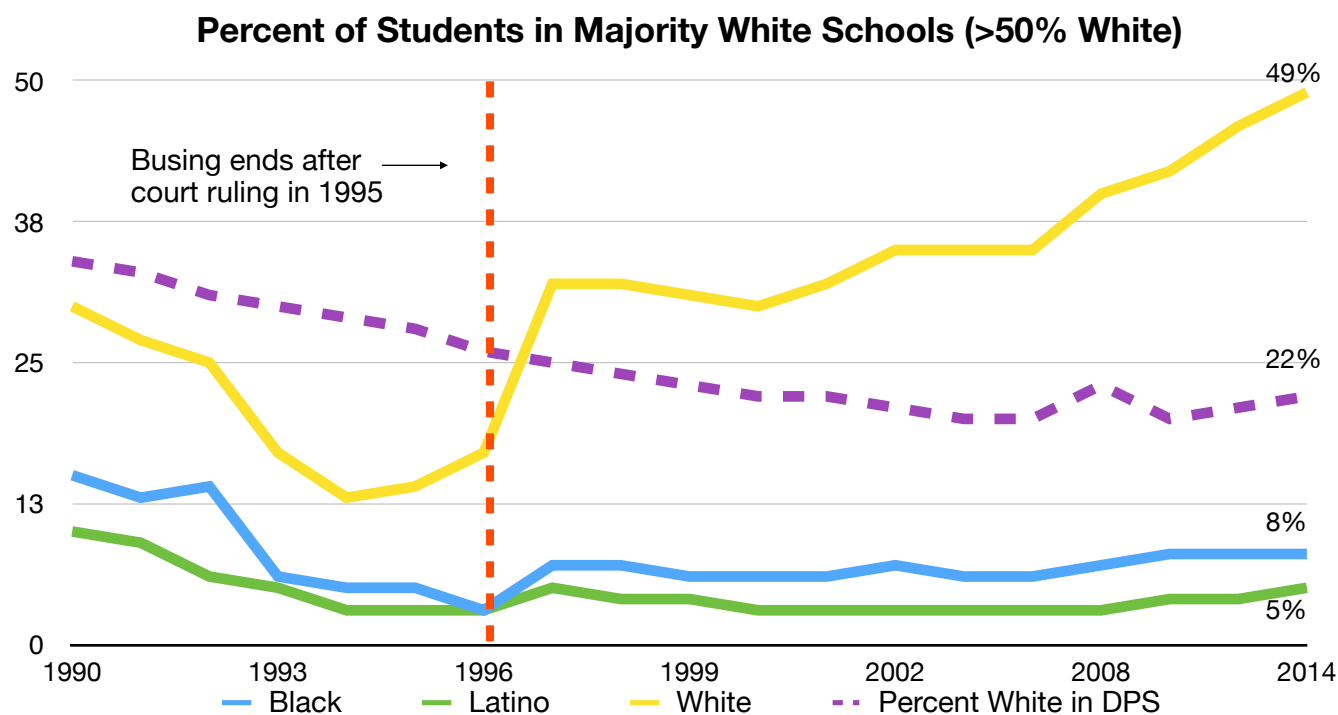

AN OVERVIEW OF RACIAL SEGREGATION IN DENVER PUBLIC SCHOOLS

HOW HAS RACIAL SEGREGATION IN DENVER PUBLIC SCHOOLS CHANGED OVER TIME?

WHAT DO DENVER SCHOOLS LOOK LIKE TODAY?

	Concentrated Nonwhite Schools (90-100% Nonwhite students)	Majority White Schools (>50% White student population)	Less Segregated Schools (between 50-90% Nonwhite student population)
Number of schools	104 schools (55% of all DPS schools)	31 schools (16% of all DPS schools)	53 schools (28% of all DPS schools)
Location	SE: 1 school SW: 31 schools NNE: 2 schools FNE: 38 schools NW: 32 schools	SE: 11 schools SW: 0 schools NNE: 8 schools FNE: 9 schools NW: 3 schools	SE: 13 schools SW: 8 schools NNE: 10 schools FNE: 12 schools NW: 10 schools
Performance	36% of these schools are Green or Blue on the district SPF (compared to 48% of all district schools)	94% of these schools are Green or Blue. The other 6% are new and do not have SPF ratings.	67% of these schools are Green or Blue

Racial Composition in Denver Public Schools

DO DENVER CHILDREN ATTEND DENVER PUBLIC SCHOOLS?

	DPS Student Population	Denver (School Age Children)
Black	14%	12%
Latino	57%	53%
White	22%	27%

WHICH SCHOOLS ARE THE MOST INTEGRATED?